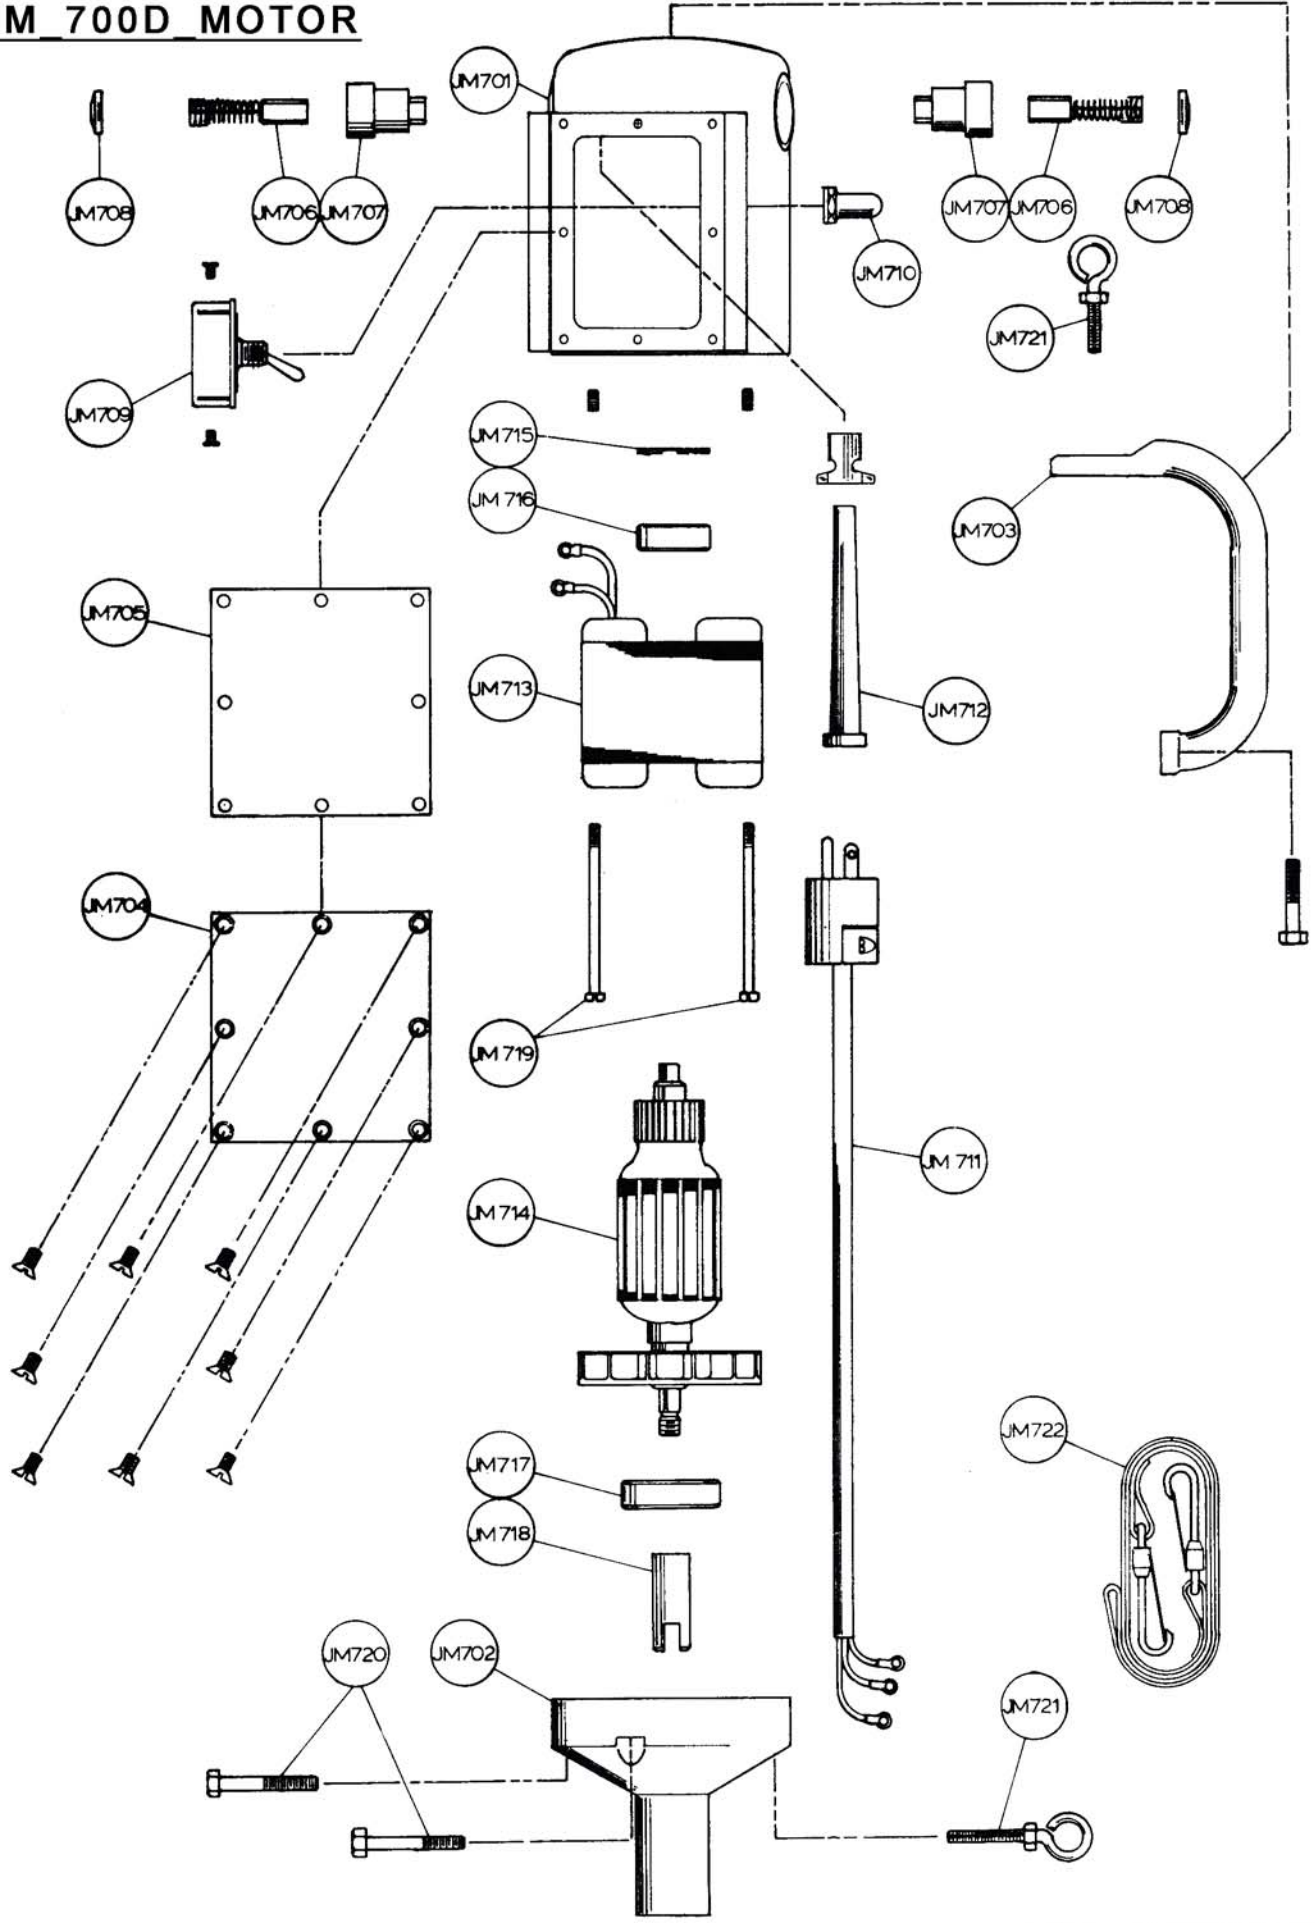

JM 700D MOTOR

PARTS LIST

JM 700 D MOTOR

PART NUMBER	NAME
JM 701	MOTOR HOUSING
JM 702	END BELL
JM 703	HANDLE
JM 704	BASE COVER PLATE WITH SCREWS
JM 705	BASE COVER PLATE GASKET
JM 706	BRUSH
JM 707	BRUSH HOLDER
JM 708	BRUSH HOLDER CAP
JM 709	SWITCH
JM 710	RUBBER SWITCH BOOT
JM 711	CORD ASSEMBLY
JM 712	RUBBER CORD PROTECTOR
JM 713	FIELD
JM 714	ARMATURE
JM 715	THRUST WASHER
JM 716	REAR BEARING
JM 717	FRONT BEARING
JM 718	MOTOR DRIVER
JM 719	FIELD COIL BOLTS
JM 720	END BELL BOLTS
JM 721	EYE BOLT WITH NUT
JM 722	CARRYING STRAP