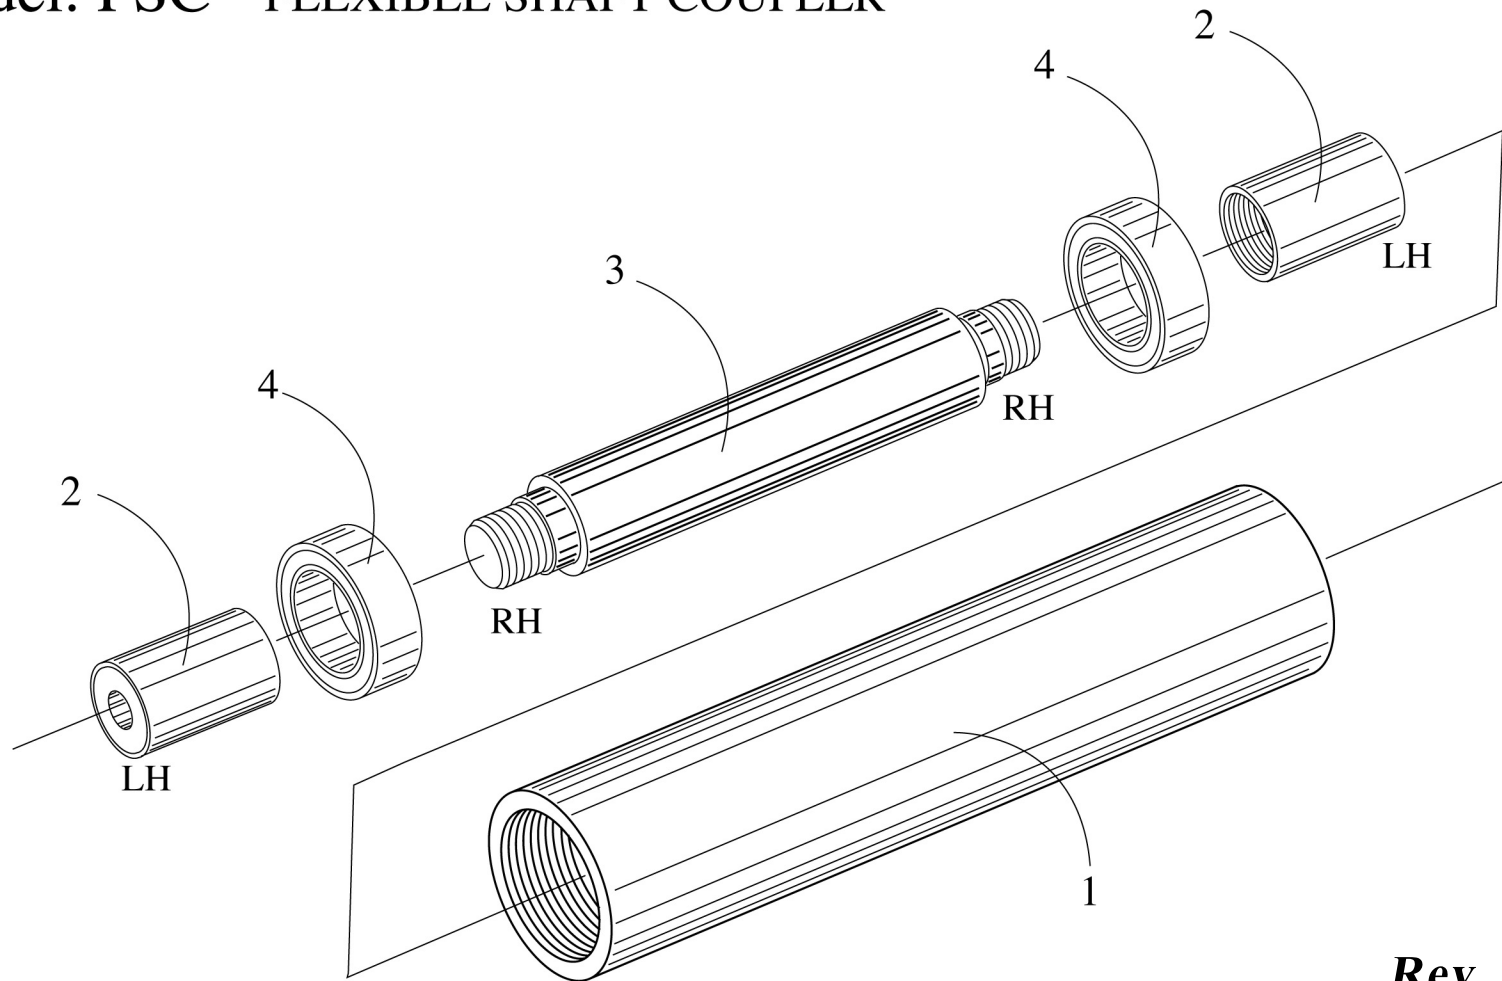

ITEM No.	Reg.#	Part No.	Description
1	1	FSC-1	Body
2	2	D1.5-4	Driver
3	1	FSC1-6	Shaft
4	2	BR120	Bearings

Model: FSC - FLEXIBLE SHAFT COUPLER

Rev. F

8/2024