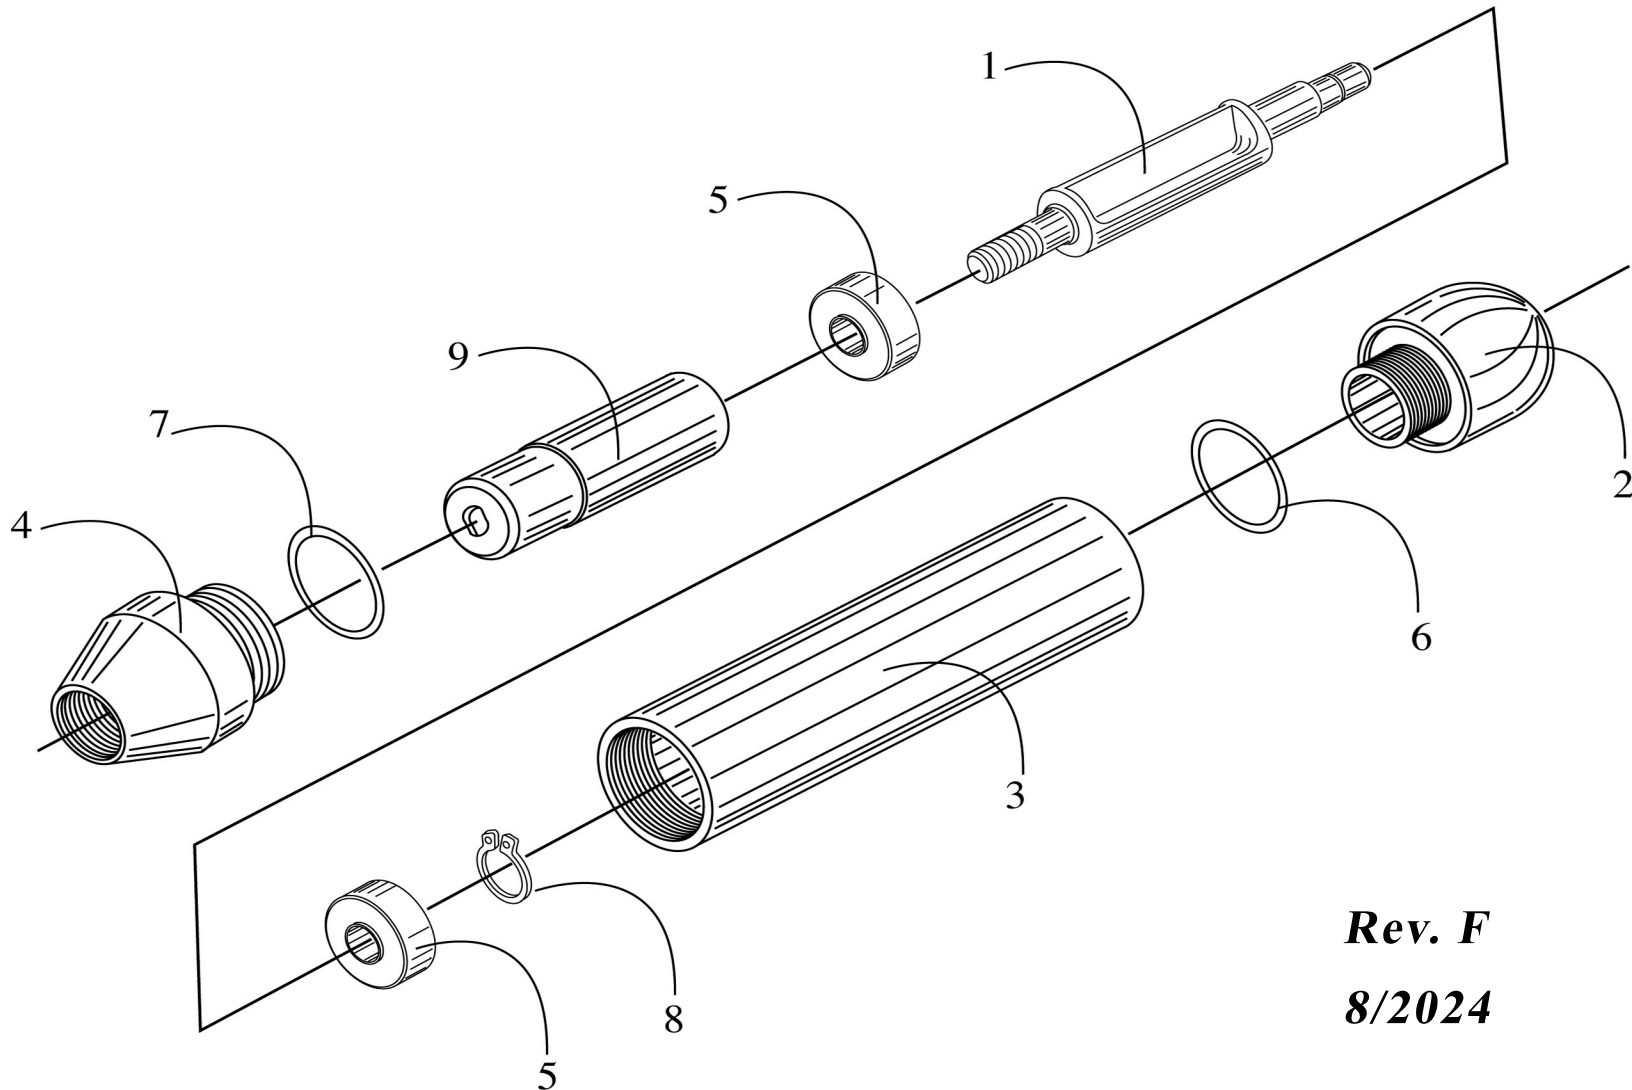

Model: D2.0 2" X 10"

FLEXIBLE SHAFT VIBRATOR HEAD

| ITEM No. | Reg.# | Part No. | Description |
|----------|----------|-----------|--------------------|
| 1 | 1 | D2.0-1B | Eccentric |
| 2 | 1 | D2.0-2 | Steel Nose |
| 3 | 1 | D2.0-3 | Barrel |
| 4 | 1 | D2.0-4 | Connector |
| 5 | 2 | BR115 | Bearings |
| 6 | 1 | RS109 | O Ring - Nose |
| 7 | 1 | RS107 | O Ring - Connector |
| 8 | 1 | SN-D2.0-8 | Snap Ring |
| 9 | 1 | D1.75-4 | Driver |
| | Optional | D2.0-R | Rubber Nose |