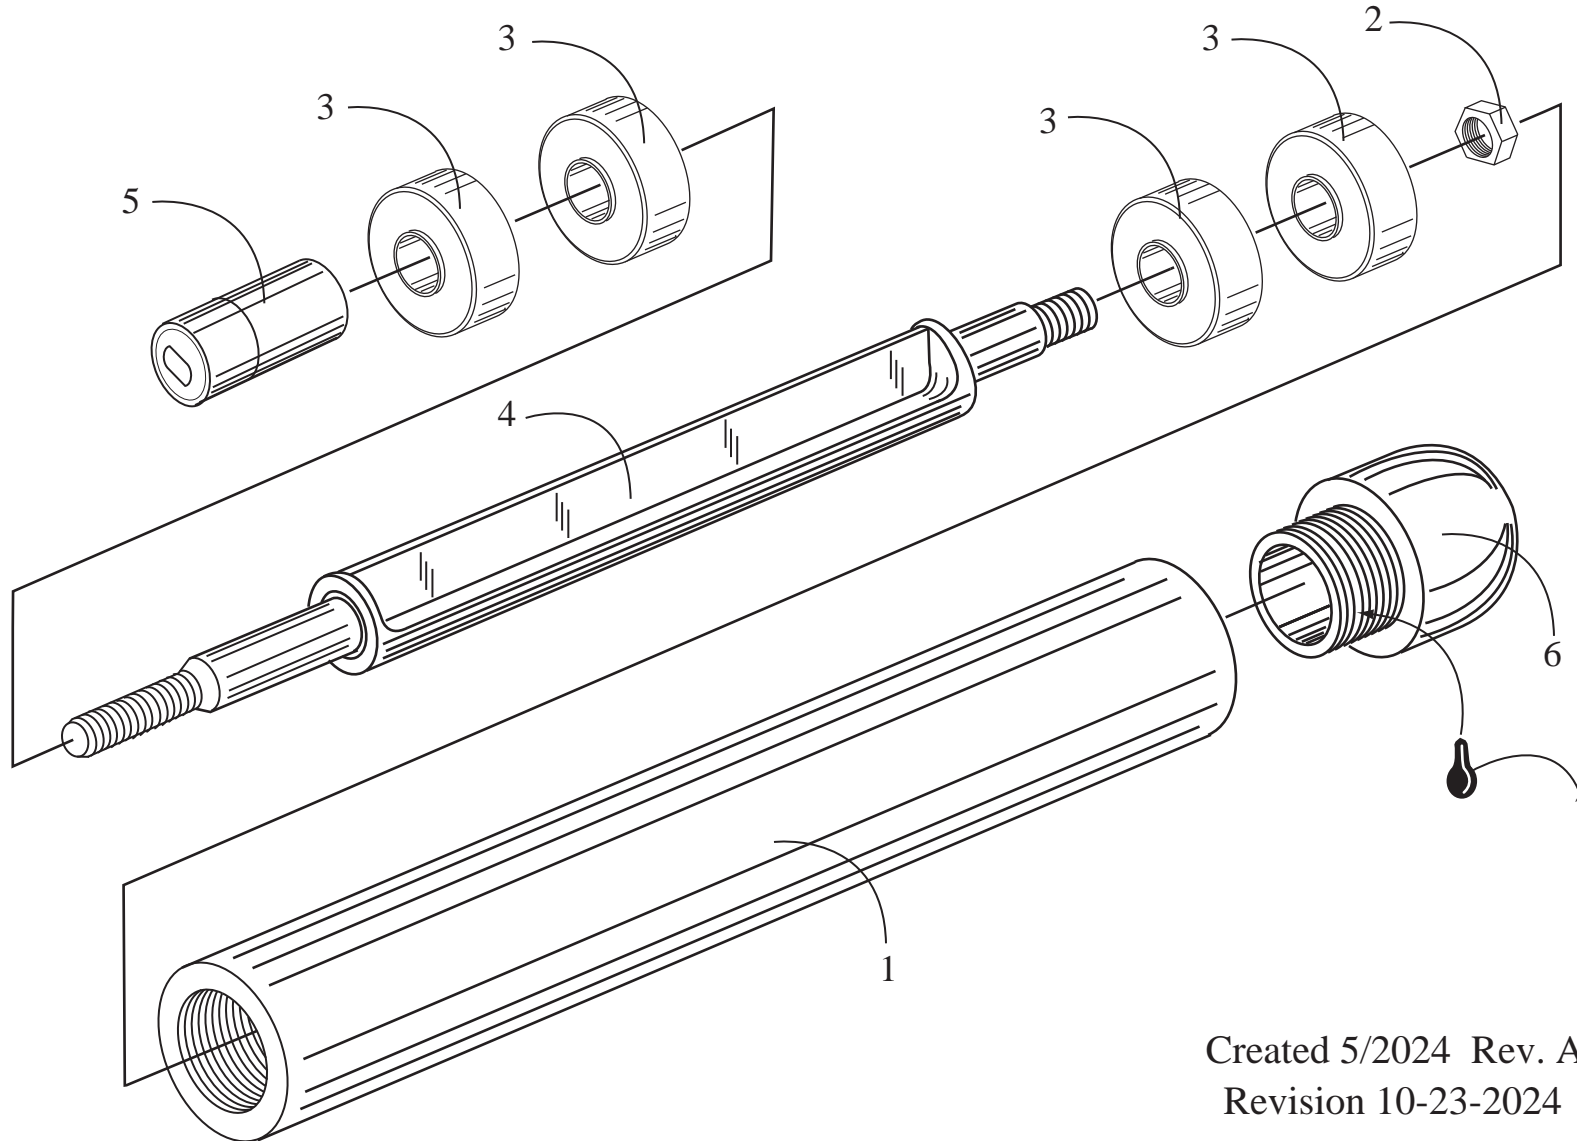

Model: D1.25 1 1/4" X 15.2"
FLEXIBLE SHAFT VIBRATOR HEAD

| ITEM No. | Reg.# | Part No. | Description |
|----------|-------|----------|------------------|
| 1 | 1 | D1.25-1 | Barrel |
| 2 | 1 | 20004300 | Nut-Jam |
| 3 | 4 | BR110 | Bearings |
| 4 | 1 | D1.25-4 | Eccentric |
| 5 | 1 | D1.25-7 | Retainer |
| 6 | 1 | D1.25S | Steel Nose |
| 7 | 1 | PERMATEX | Or Gskt or Equal |