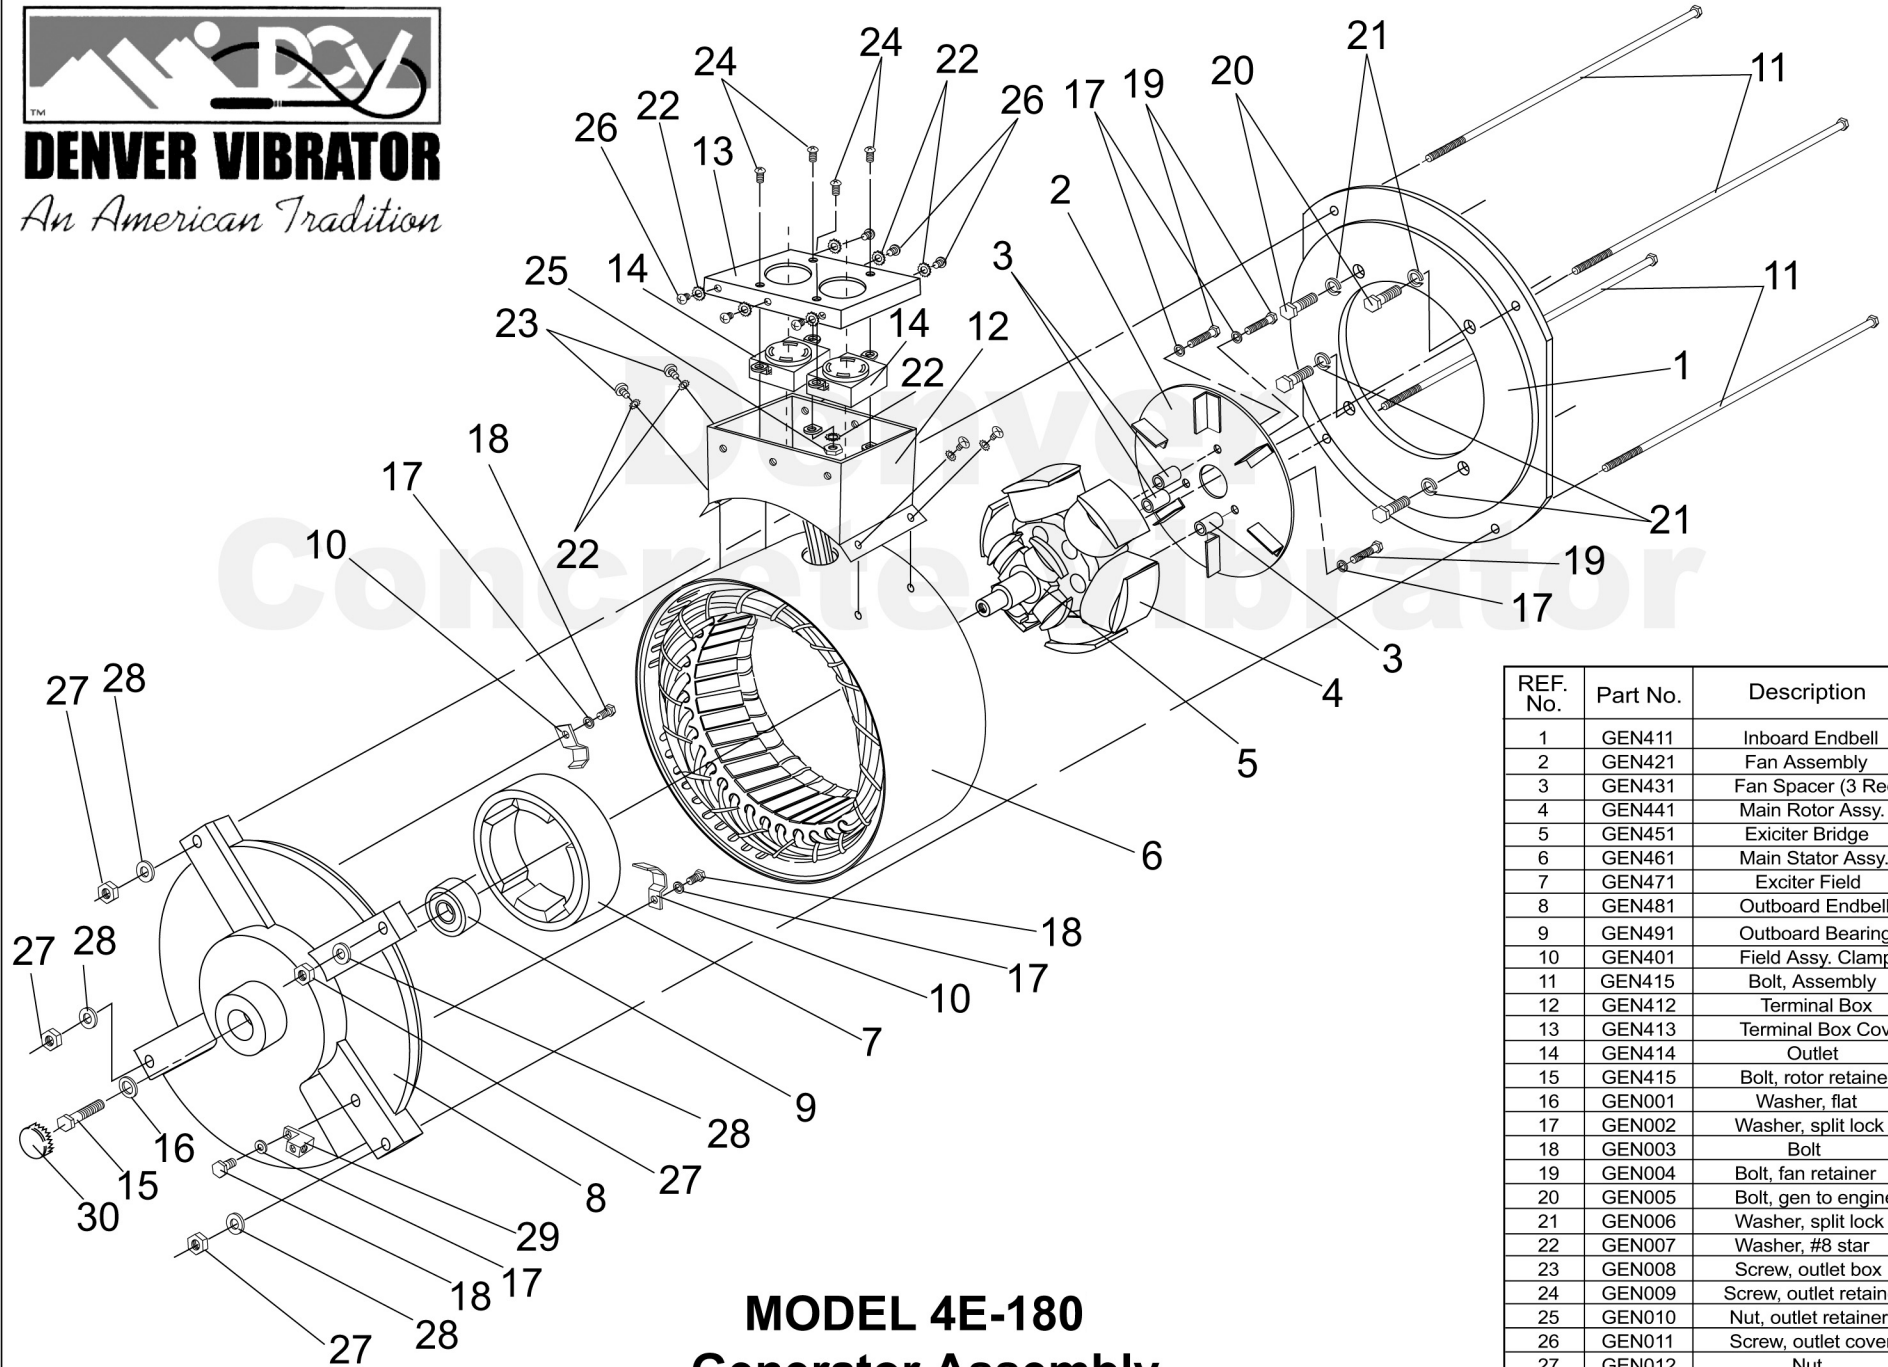

**DENVER VIBRATOR**

*An American Tradition*

**MODEL 4E-180  
Generator Assembly**

REF. No.	Part No.	Description
1	GEN411	Inboard Endbell
2	GEN421	Fan Assembly
3	GEN431	Fan Spacer (3 Req.)
4	GEN441	Main Rotor Assy.
5	GEN451	Exciter Bridge
6	GEN461	Main Stator Assy.
7	GEN471	Exciter Field
8	GEN481	Outboard Endbell
9	GEN491	Outboard Bearing
10	GEN401	Field Assy. Clamp
11	GEN415	Bolt, Assembly
12	GEN412	Terminal Box
13	GEN413	Terminal Box Cover
14	GEN414	Outlet
15	GEN415	Bolt, rotor retainer
16	GEN001	Washer, flat
17	GEN002	Washer, split lock
18	GEN003	Bolt
19	GEN004	Bolt, fan retainer
20	GEN005	Bolt, gen to engine
21	GEN006	Washer, split lock
22	GEN007	Washer, #8 star
23	GEN008	Screw, outlet box
24	GEN009	Screw, outlet retainer
25	GEN010	Nut, outlet retainer
26	GEN011	Screw, outlet cover
27	GEN012	Nut
28	GEN013	Washer, Flat
29	GEN014	Ground Lug
30	GEN015	Hole plug