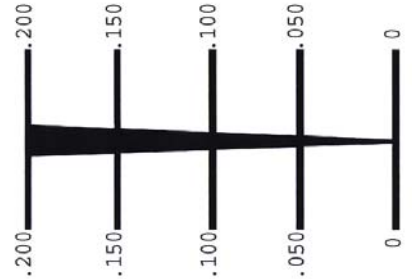

800-392-6703

OPTICAL WEDGE