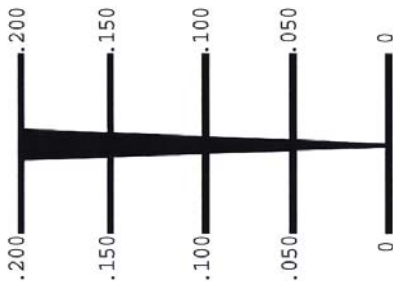

800-392-6703

OPTICAL WEDGE