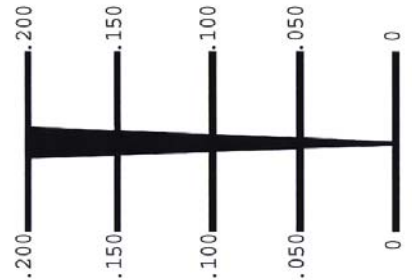

Directions

Attach optical wedge to the barrel of the vibrator as close to the nose as possible.

Hang vibrator vertically in air.

Run vibrator and observe the optical wedge.

The image on the wedge will change with the pointed end of the wedge becoming pale and appearing to visually move up the scale.

Touch optical wedge with a pen where wedge image turns from pale to dark. Stop vibrator and note the measurement.

The measurement will reflect the full wave amplitude in inches

800-392-6703

OPTICAL WEDGE

800-392-6703

OPTICAL WEDGE

800-392-6703

OPTICAL WEDGE

800-392-6703

OPTICAL WEDGE

800-392-6703

OPTICAL WEDGE