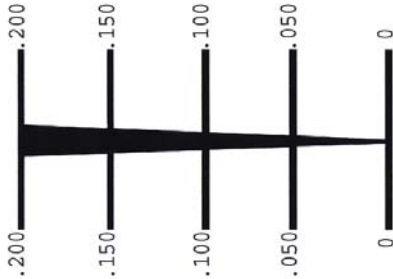

800-392-6703

OPTICAL WEDGE