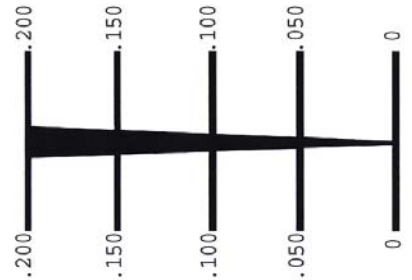

800-392-6703

OPTICAL WEDGE