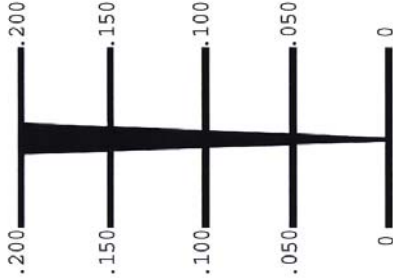

Directions

Attach optical wedge to the barrel of the vibrator as close to the nose as possible.

Hang vibrator vertically in air.

Run vibrator and observe the optical wedge.

The image on the wedge will change with the pointed end of the wedge becoming pale and appearing to visually move up the scale.

Touch optical wedge with a pen where wedge image turns from pale to dark. Stop vibrator and note the measurement.

The measurement will reflect the full wave amplitude in inches

800-392-6703

OPTICAL WEDGE