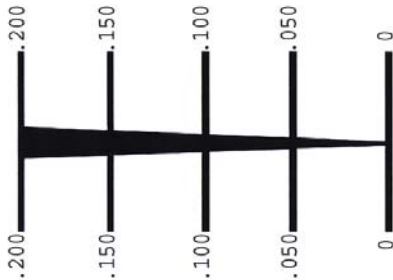

800-392-6703

OPTICAL WEDGE