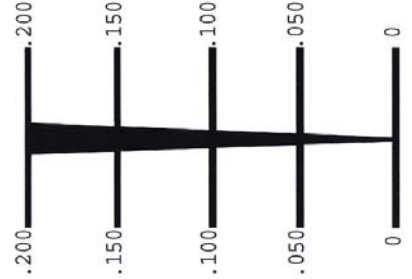

800-392-6703

OPTICAL WEDGE