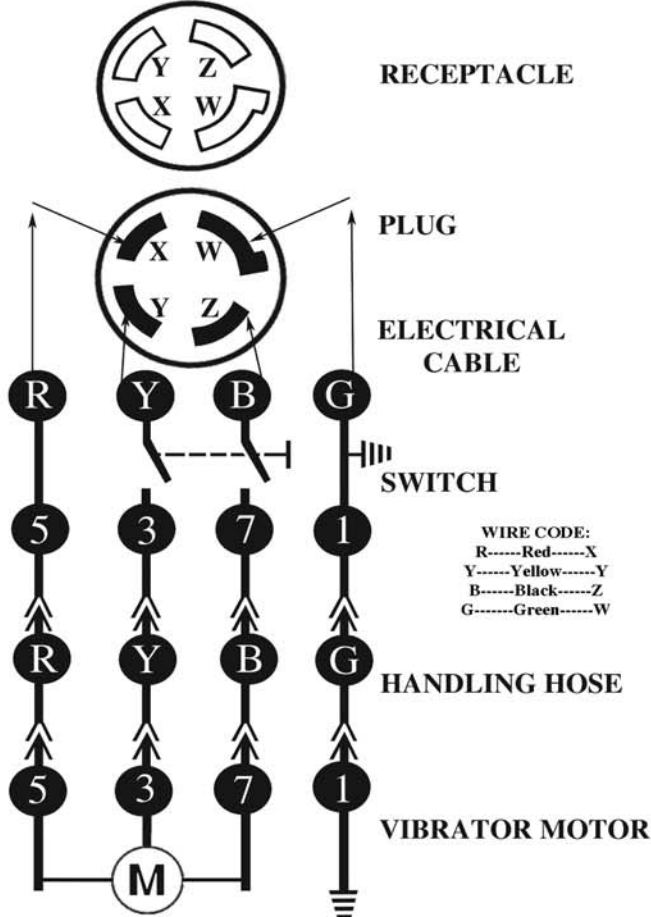

UNIVERSAL PARTS DIAGRAM OF SWITCH & CABLE ASSEMBLY FOR HIGH-CYCLE & RG60 VIBRATORS

Special Note:
High-Cycle Vibrator's are 4 wire.
RG60's are 3 wire

- 1) VIBRATOR HEAD
- 2) SECTIONAL HOSE ADAPTOR
- 3) HOSE CONNECTORS
- 4) HANDLING HOSE
- 5) SWITCH BOX
- 6) PROTECTIVE HOSE
- 7) ELECTRICAL CABLE & PLUG

High-Cycle Vibrators

RG 60 Universal Vibrator