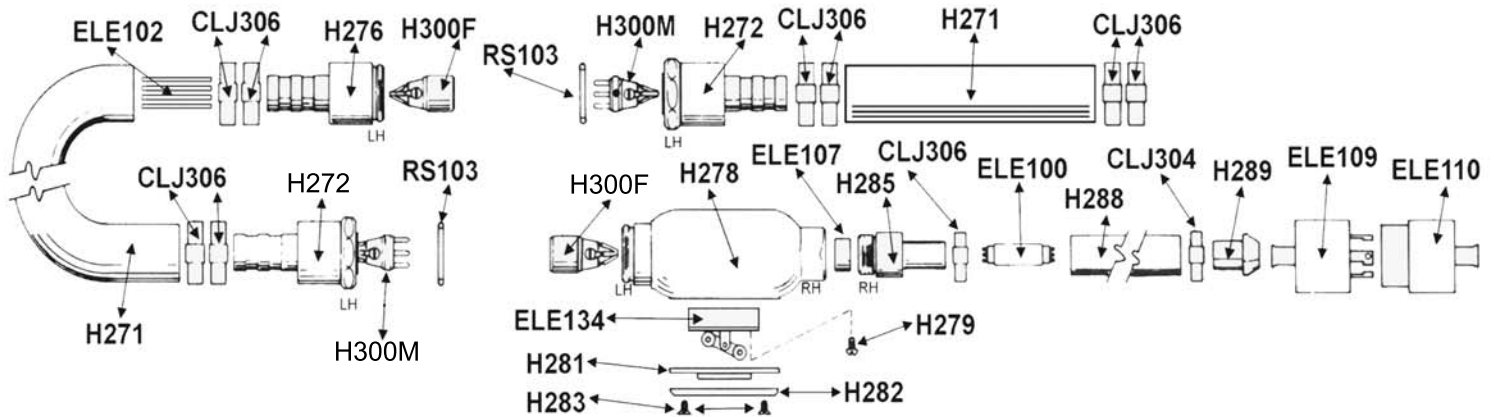

UNIVERSAL PARTS DIAGRAM OF SWITCH & CABLE ASSEMBLY FOR HIGH-CYCLE & RG60 VIBRATORS

Special Note:
High-Cycle Vibrator's are 4 wire.
RG60's are 3 wire

- 1) VIBRATOR HEAD
- 2) SECTIONAL HOSE ADAPTOR
- 3) HOSE CONNECTORS
- 4) HANDLING HOSE
- 5) SWITCH BOX
- 6) PROTECTIVE HOSE
- 7) ELECTRICAL CABLE & PLUG

High-Cycle Vibrators

RG 60 Universal Vibrator