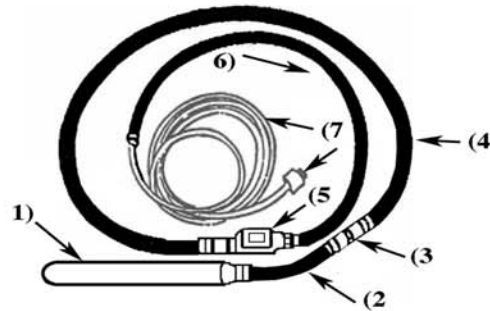

UNIVERSAL PARTS DIAGRAM OF SWITCH & CABLE ASSEMBLY FOR HIGH-CYCLE & RG60 VIBRATORS

Special Note:
High-Cycle Vibrator's are 4 wire.
RG60's are 3 wire

- 1) VIBRATOR HEAD
- 2) SECTIONAL HOSE ADAPTOR
- 3) HOSE CONNECTORS
- 4) HANDLING HOSE
- 5) SWITCH BOX
- 6) PROTECTIVE HOSE
- 7) ELECTRICAL CABLE & PLUG

High-Cycle Vibrators

RG 60 Universal Vibrator